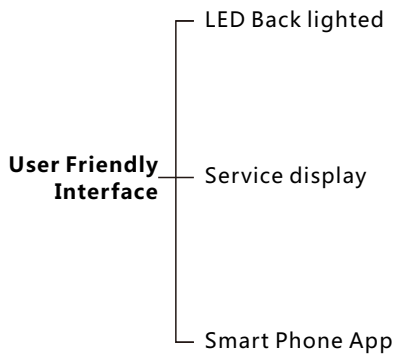

50-75 Rooms **USD 452/Room**

76-125 Rooms **USD 385/Room**

126+ Rooms **USD 367/Room**

Free APP

**Price Valid For  $\geq$  50 Hotel Rooms Minimum**

- Energy Saving
- FCU/AHU/VAV Control
- Lighting, Dimming & Moods
- Curtain Control
- Service Request Display
- Integrated Door Access
- Bedside GRMS controller
- Security and Activity

## Comfort Simple Relax

- **(Occupancy Flag)** Check & reports occupancy Status online (Vacant/Occupied)
- **(Energy Smart)** Built in Logic that Works Simply:
  - If no occupancy (Vacant)=energy save
  - If balcony door is open=off AC
  - If occupied=power on
- **(Security)** Alert at Reception Station If Guest Room Door is Forgotten Open
- **(Moonlighting)** Send Warning in Case any one used Room while not Sold
- **(Device Monitoring)** Equipment Status Watch Dog Provided Free with This Package
- **(Service)** Request and Management

Smart Hotel Bedside

**Included In This Package:**

- 1 Zone Beast (FCU/AHU/VAV/Temperature Control, Curtain Motor Control, Dimming and Lighting, Boiler/Exhaust)
- 1 Aux Power (Dual Power Supply 24VDC/12VDC, Smart Energy Logic, 3-Zone Dry Inputs, 2 Relays for Energy)
- 1 Bedside Touch Button Controller Wall Mountable (Moods, Service, Lights, Curtain, Air conditioning controls)
- 2 Magnetic Door / Window Contacts (Reed Switch)
- 2 Ceiling PIR Motion Detector
- 3 Connectors (4D)
- 1 Temp1 Temperature Sensor
- 1 Free Smart Hotel APP download,
- 1 Free Equipment Watch Dog SW,
- Free RSIP Bridge (1 For Every 50 Rooms)