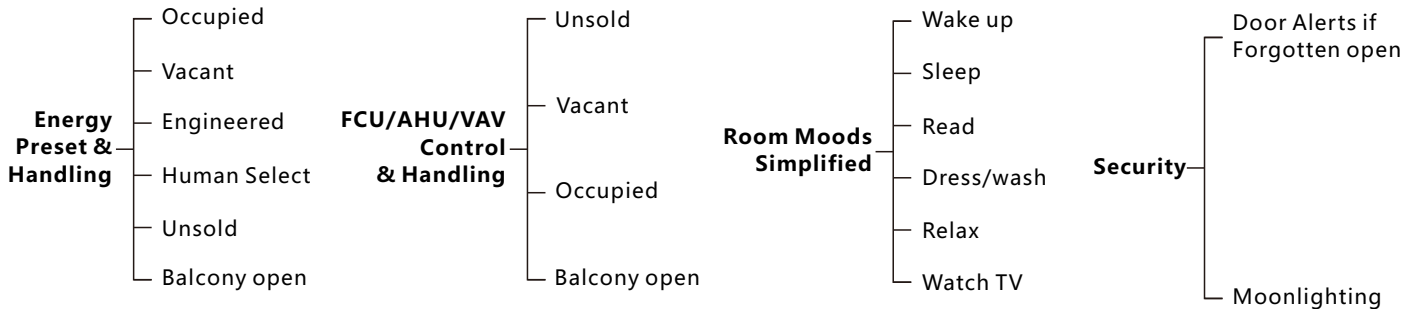

50-75 Rooms **USD 452/Room**

76-125 Rooms **USD 385/Room**

126+ Rooms **USD 367/Room**

Free APP

**Price Valid For  $\geq$  50 Hotel Rooms Minimum**

- Energy Saving
- FCU/AHU/VAV Control
- Lighting, Dimming & Moods
- Curtain Control
- Service Request Display
- Integrated Door Access
- Bedside GRMS controller
- Security and Activity

## Comfort Simple Relax

- **(Occupancy Flag)** Check & reports occupancy Status online (Vacant/Occupied)
- **(Energy Smart)** Built in Logic that Works Simply:
  - If no occupancy (Vacant)=energy save
  - If balcony door is open=off AC
  - If occupied=power on
- **(Security)** Alert at Reception Station If Guest Room Door is Forgotten Open
- **(Moonlighting)** Send Warning in Case any one used Room while not Sold
- **(Device Monitoring)** Equipment Status Watch Dog Provided Free with This Package
- **(Service)** Request and Management