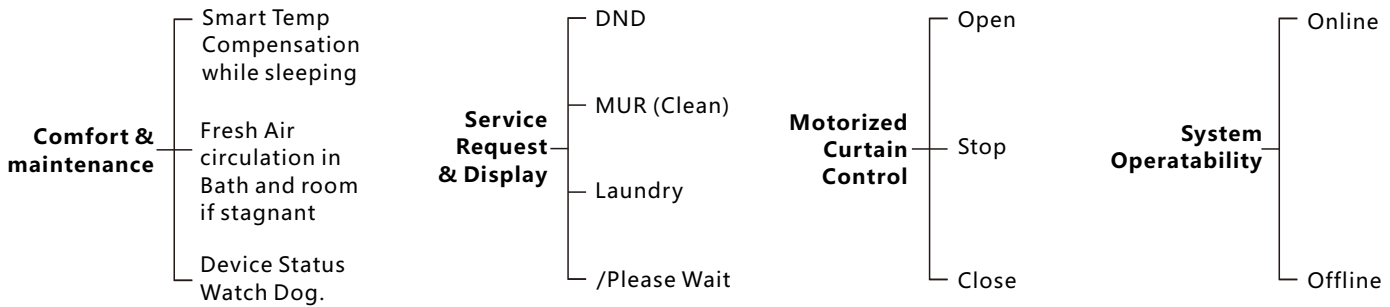

50-75 Rooms **USD 452/Room**

76-125 Rooms **USD 385/Room**

126+ Rooms **USD 367/Room**

Free APP

**Price Valid For  $\geq$  50 Hotel Rooms Minimum**

- Energy Saving
- FCU/AHU/VAV Control
- Lighting, Dimming & Moods
- Curtain Control
- Service Request Display
- Integrated Door Access
- Bedside GRMS controller
- Security and Activity

# HOTEL PACKAGES

## Comfort Simple Relax

- **(Occupancy Flag)** Check & reports occupancy Status online (Vacant/Occupied)
- **(Energy Smart)** Built in Logic that Works Simply:
  - If no occupancy (Vacant)=energy save
  - If balcony door is open=off AC
  - If occupied=power on
- **(Security)** Alert at Reception Station If Guest Room Door is Forgotten Open
- **(Moonlighting)** Send Warning in Case any one used Room while not Sold
- **(Device Monitoring)** Equipment Status Watch Dog Provided Free with This Package
- **(Service)** Request and Management

Smart Hotel Bedside

**Included In This Package:**

- 1 Zone Beast (FCU/AHU/VAV/Temperature Control, Curtain Motor Control, Dimming and Lighting, Boiler/Exhaust)
- 1 Aux Power (Dual Power Supply 24VDC/12VDC, Smart Energy Logic, 3-Zone Dry Inputs, 2 Relays for Energy)
- 1 Bedside Touch Button Controller Wall Mountable (Moods, Service, Lights, Curtain, Air conditioning controls)
- 2 Magnetic Door / Window Contacts (Reed Switch)
- 2 Ceiling PIR Motion Detector
- 3 Connectors (4D)
- 1 Temp1 Temperature Sensor
- 1 Free Smart Hotel APP download,
- 1 Free Equipment Watch Dog SW,
- Free RSIP Bridge (1 For Every 50 Rooms)