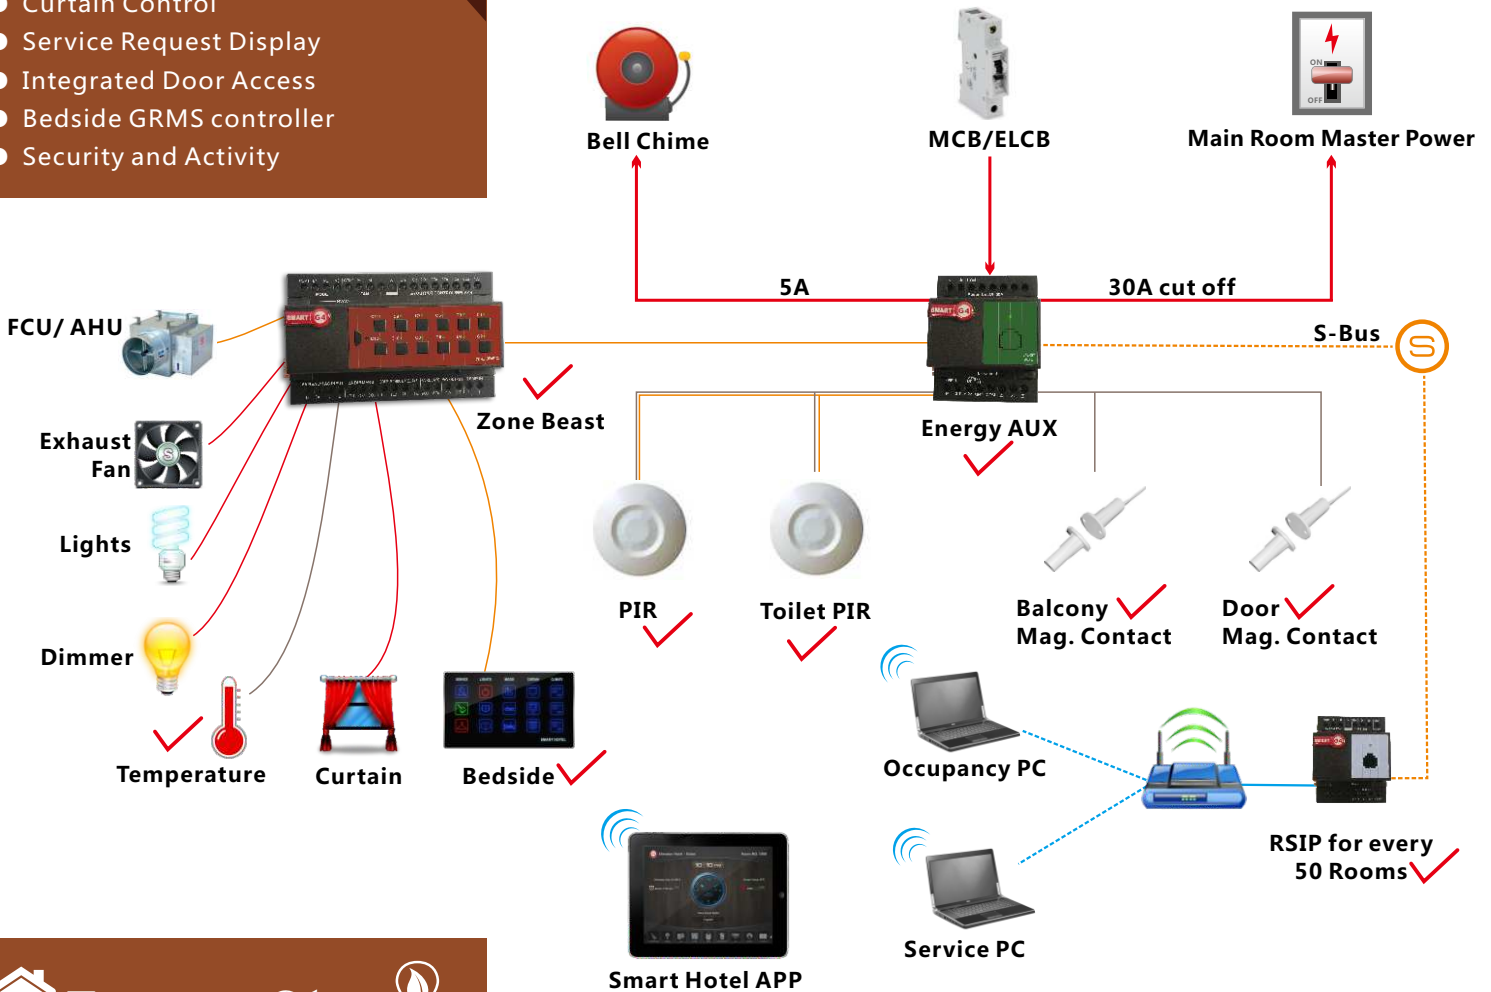

50-75 Rooms **USD 452/Room**

76-125 Rooms **USD 385/Room**

126+ Rooms **USD 367/Room**

Free APP

**Price Valid For  $\geq$  50 Hotel Rooms Minimum**

- Energy Saving
- FCU/AHU/VAV Control
- Lighting, Dimming & Moods
- Curtain Control
- Service Request Display
- Integrated Door Access
- Bedside GRMS controller
- Security and Activity

# HOTEL PACKAGES

## Comfort Simple Relax

- **(Occupancy Flag)** Check & reports occupancy Status online (Vacant/Occupied)
- **(Energy Smart)** Built in Logic that Works Simply:
  - If no occupancy (Vacant)=energy save
  - If balcony door is open=off AC
  - If occupied=power on
- **(Security)** Alert at Reception Station If Guest Room Door is Forgotten Open
- **(Moonlighting)** Send Warning in Case any one used Room while not Sold
- **(Device Monitoring)** Equipment Status Watch Dog Provided Free with This Package
- **(Service)** Request and Management

Smart Hotel Bedside

**Included In This Package:**

- 1 Zone Beast (FCU/AHU/VAV/Temperature Control, Curtain Motor Control, Dimming and Lighting, Boiler/Exhaust)
- 1 Aux Power (Dual Power Supply 24VDC/12VDC, Smart Energy Logic, 3-Zone Dry Inputs, 2 Relays for Energy)
- 1 Bedside Touch Button Controller Wall Mountable (Moods, Service, Lights, Curtain, Air conditioning controls)
- 2 Magnetic Door / Window Contacts (Reed Switch)
- 2 Ceiling PIR Motion Detector
- 3 Connectors (4D)
- 1 Temp1 Temperature Sensor
- 1 Free Smart Hotel APP download,
- 1 Free Equipment Watch Dog SW,
- Free RSIP Bridge (1 For Every 50 Rooms)